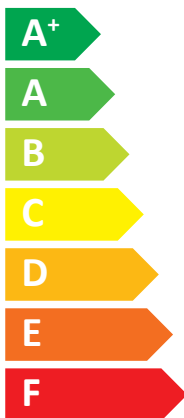

ENERG

енергия · ενέργεια

EXTERNAL UNIT HP R32/008 HP IDU TOWER M31/ 04-10

A⁺⁺

A⁺

Two icons showing sound power levels. The top icon shows a speaker inside a house with the text "40 dB". The bottom icon shows a speaker outside a house with the text "59 dB".

Legend for power capacity with three colored squares: dark blue for "6 kW", medium blue for "7 kW", and light blue for "8 kW".

Icon representing energy saving, showing a clock face and a stack of coins with an arrow pointing down towards them.