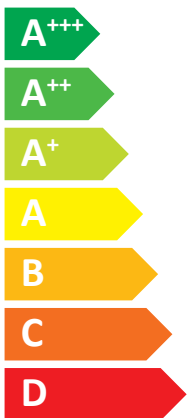

ENERG

енергия · ενέργεια

EXTERNAL UNIT HP R32/008 HP IDU TOWER M31/ 04-10

A⁺⁺

A⁺

Two icons showing sound power levels. The top icon shows a speaker inside a house with the text "40 dB". The bottom icon shows a speaker outside a house with the text "59 dB".

Legend for power capacity with three colored squares: dark blue for "6 kW", medium blue for "7 kW", and light blue for "8 kW".

Icon representing energy saving, showing a clock face and a stack of coins with an arrow pointing down towards them.