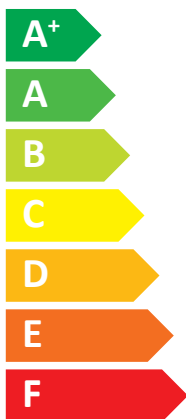

ENERG
енергия · ενέργεια

Beretta

EXTERNAL UNIT HP R32/010
HP IDU TOWER L31/ 04-10

A⁺⁺

A⁺

Two icons showing sound power levels. The top icon shows a speaker inside a house with the text "40 dB". The bottom icon shows a speaker outside a house with the text "60 dB".

A legend for power consumption in kW, shown as a vertical stack of three colored squares: dark blue for "7 kW", medium blue for "8 kW", and light blue for "9 kW".

An icon representing energy saving, featuring a clock face with a dashed line and a coin falling into a slot.