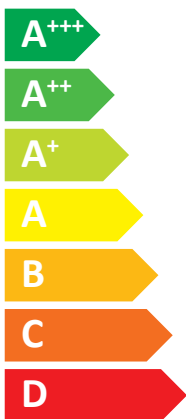

ENERG
енергия · ενέργεια

Beretta

EXTERNAL UNIT HP R32/010
HP IDU TOWER L31/ 04-10

A⁺⁺

A⁺

Two icons showing sound power levels. The top icon shows a speaker inside a house with the text "40 dB". The bottom icon shows a speaker outside a house with the text "60 dB".

A legend for power consumption in kW, shown as a vertical stack of three colored squares: dark blue for "7 kW", medium blue for "8 kW", and light blue for "9 kW".

An icon representing energy saving, featuring a clock face with a dashed line and a coin falling into a slot.