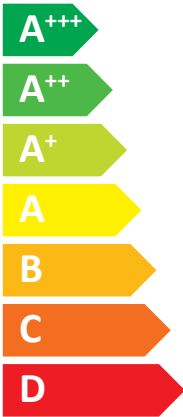

ENERG
енергия · ενεργεια

Beretta

**EXTERNAL UNIT HP R32/016
HP IDU TOWER L61/ 12-16**

A⁺⁺

A⁺

Two icons showing sound power levels: a house with a speaker icon and the text **44 dB**, and a house with a speaker icon and the text **68 dB**.

Legend for power consumption in kW, shown as colored squares: dark blue for 12 kW, medium blue for **13 kW**, and light blue for 14 kW.

Icon representing energy saving, showing a clock face and a stack of coins with an arrow pointing down.