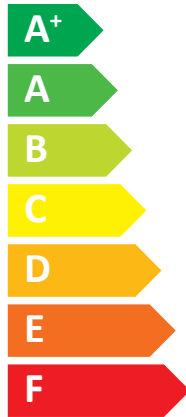

ENERG
енергия · ενεργεια

Beretta

**EXTERNAL UNIT HP R32/016
HP IDU TOWER L61/ 12-16**

A⁺⁺

A⁺

Two icons showing sound power levels: a house with a speaker icon and the text **44 dB**, and a house with a speaker icon and the text **68 dB**.

Legend for power consumption in kW, shown as colored squares: dark blue for 12 kW, medium blue for **13 kW**, and light blue for 14 kW.

Icon representing energy saving, showing a clock face and a stack of coins with an arrow pointing down.