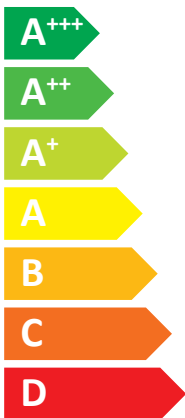

ENERG

енергия · ενεργεια

EXTERNAL UNIT HP R32/014 HP IDU TOWER L61/ 12-16

Two icons showing sound power levels. The top icon shows a speaker inside a house with the text "44 dB". The bottom icon shows a speaker pointing towards a house with the text "65 dB".

A legend with three colored squares and their corresponding power capacities: a dark blue square for "11 kW", a medium blue square for "12 kW", and a light blue square for "14 kW".